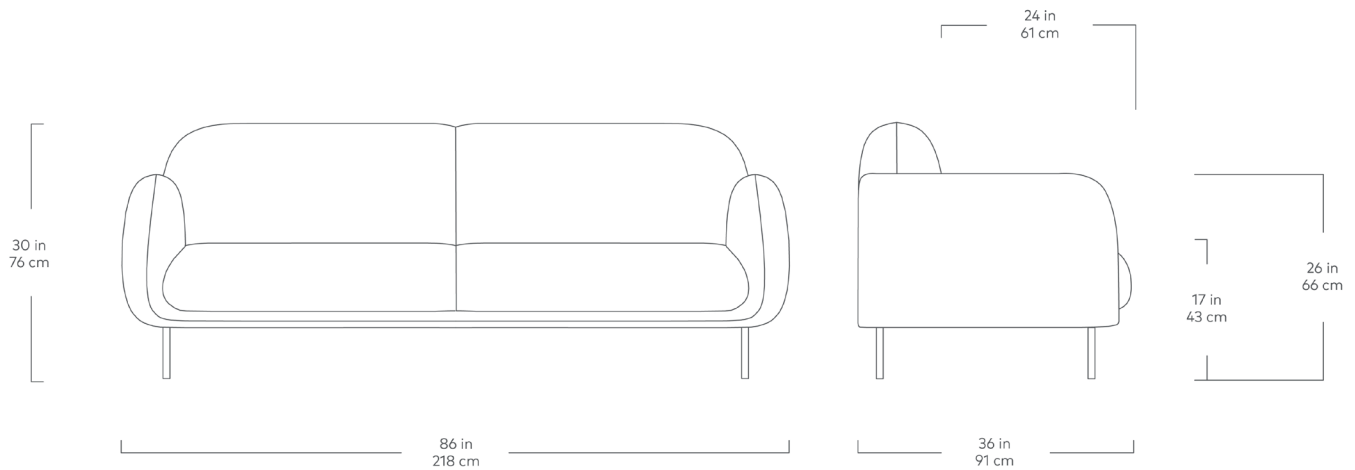

Nord Sofa

- Tight back, seat and arms.
- Created with high resiliency polyurethane foam.
- Kiln-dried wood frame with elastic webbing suspension system.
- Black powder-coated steel tubular legs.
- Leveller feet to protect hardwood floors.
- All joints have been stress tested.
- 9 gauge No-Sag, injection-molded sinuous spring clip system.
- All joints have been stress tested.
- All fabric is California TB117-2013 certified and double rub tested.
- Manufactured to meet California TB117-2013 fire safety standards without the use of flame retardant additives in the upholstery foam.

Gus*